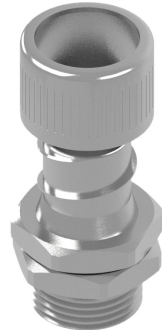

METALLIC CONDUIT | Flexible Conduit Systems

FLEXIBLE GALVANISED STEEL CONDUIT ACCESSORIES

Fixed Gland - Nickel Plated Brass

- One-piece fixed adaptor with metric threads, fast and easy installation
- Supplied complete with o-ring and locknut (M20, M25 & M32)

Swivel Gland - Nickel Plated Brass

- Brass nickel plated two piece conduit gland with swivel body, this allows the gland and the body to swivel independently on installation

- Supplied complete with o-ring and locknut (M20, M25 & M32)

Temperature Range: -100°C to 300°C

IP Rating: IP40

Material: Nickel Plated Brass

Code	Size	Conduit Size	Pack QTY
SCG16	M16 x 1.5	16	10
SCG20	M20 x 1.5	20	10
SCG25	M25 x 1.5	25	10
SCG32	M32 x 1.5	32	10
SCG40	M40 x 1.5	40	5
SCG50	M50 x 1.5	50	5
SCG63	M63 x 1.5	63	2

P Clip Galvanised Steel

Material: Galvanised Steel / Elastomer Liner

Colour: Black

Code	Colour	Conduit Size	Pack QTY
PC12	Black	12	50
PC16	Black	16	50
PC20	Black	20	50
PC25	Black	25	50
PC32	Black	32	50
PC40	Black	40	10
PC50	Black	50	10