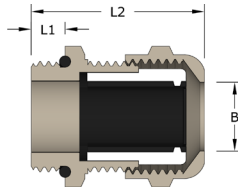

METALLIC CABLE GLANDS | Cable Glands

BRASS CABLE GLANDS

ArmaKit Dome IP68 Glands PG

• Brass IP68 cable glands suitable for indoor & outdoor use.

Standards: EN 50262

Protection: IP68 3-5 bar

Temperature Range: -40°C to 100°C (static) (120° Instantaneous)

Material (Gland): Nickel-Plated Brass

Material (Seal): NBR Seal and EPDM O-Ring

Code	Cable Range (B)		Entry Thread Size	Gland		
	Min	Max		Length (L1)	Length (L2)	A/F
DOME-NP-PG7	2.0	5.0	PG7 x 1.27	6.5	23.5	14 / 15
DOME-NP-PG9	4.0	8.0	PG9 x 1.41	8.0	27.0	17 / 18
DOME-NP-PG11	5.0	10.0	PG11 x 1.41	8.0	29.0	20 / 21
DOME-NP-PG13.5	6.0	12.0	PG13.5 x 1.41	8.0	30.0	22 / 23
DOME-NP-PG16	10.0	14.0	PG16 x 1.41	8.5	31.5	24 / 25
DOME-NP-PG21	13.0	18.0	PG21 x 1.59	9.0	36.0	30
DOME-NP-PG29	18.0	25.0	PG29 x 1.59	10.0	41.0	40
DOME-NP-PG36	22.0	30.0	PG36 x 1.59	11.0	46.0	50
DOME-NP-PG42	32.0	38.0	PG42 x 1.59	13.0	50.0	57
DOME-NP-PG48	37.0	44.0	PG48 x 1.59	14.0	52.0	64