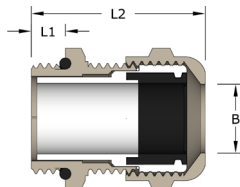

Standards: EN 50262

Protection: IP69K / IP68 10 bar (150 PSI)

Temperature Range: -40°C to 100°C (static) (120° temp)

Material (Gland): Nickel-Plated Brass

Material (Seal): NBR Seal and EPDM O-Ring

Code	Cable Range (B)		Entry Thread		Gland	
	Min	Max	Size	Length (L1)	Length (L2)	A/F
GripLoc-BR-M12	2.0	5.0	M12 x 1.5	6.5	25.5	14.0
GripLoc-BR-M16	5.0	10.0	M16 x 1.5	6.0	27.0	19.0
GripLoc-BR-M20	6.0	12.0	M20 x 1.5	6.0	29.0	22.0
GripLoc-BR-M20L	10.0	14.0	M20 x 1.5	6.0	30.0	24.0
GripLoc-BR-M25	13.0	18.0	M25 x 1.5	7.0	32.0	30.0
GripLoc-BR-M32	18.0	25.0	M32 x 1.5	8.0	39.0	40.0
GripLoc-BR-M40	22.0	32.0	M40 x 1.5	8.0	45.0	50.0
GripLoc-BR-M50	32.0	38.0	M50 x 1.5	9.0	46.0	57.0
GripLoc-BR-M63	37.0	44.0	M63 x 1.5	10.0	48.0	68.0

Brass GripLoc® Glands Metric - Long Thread

- Long Thread range of brass cable glands.
- GripLoc Seal® - Superior Ingress Protection, mechanical grip and cable retention.

Standards: EN 50262

Protection: IP69K / IP68 10 bar (150 PSI)

Temperature Range: -40°C to 100°C (static) (120° temp)

Material (Gland): Nickel-Plated Brass

Material (Seal): NBR Seal and EPDM O-Ring

Code	Cable Range (B)		Entry Thread		Gland	
	Min	Max	Size	Length (L1)	Length (L2)	A/F
GripLoc-BR-LT-M12	2.0	5.0	M12 x 1.5	10.0	29.0	14.0
GripLoc-BR-LT-M16	5.0	10.0	M16 x 1.5	10.0	31.0	19.0
GripLoc-BR-LT-M20	6.0	12.0	M20 x 1.5	10.0	33.0	22.0
GripLoc-BR-LT-M20L	10.0	14.0	M20 x 1.5	10.0	34.0	24.0
GripLoc-BR-LT-M25	13.0	18.0	M25 x 1.5	12.0	37.0	30.0
GripLoc-BR-LT-M32	18.0	25.0	M32 x 1.5	12.0	43.0	40.0
GripLoc-BR-LT-M40	22.0	32.0	M40 x 1.5	15.0	52.0	50.0
GripLoc-BR-LT-M50	32.0	38.0	M50 x 1.5	15.0	52.0	57.0
GripLoc-BR-LT-M63	37.0	44.0	M63 x 1.5	15.0	53.0	68.0