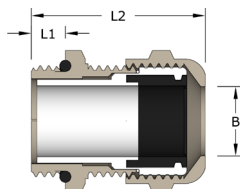

GRIPLOC® METALLIC CABLE GLANDS | Cable Glands

GRIPLOC® BRASS CABLE GLANDS

Brass GripLoc® Glands Metric

- Standard Metric range of brass cable glands.
- GripLoc Seal® - Superior Ingress Protection, mechanical grip and cable retention.

Standards: EN 50262

Protection: IP69K / IP68 10 bar (150 PSI)

Temperature Range: -40°C to 100°C (static) (120° temp)

Material (Gland): Nickel-Plated Brass

Material (Seal): NBR Seal and EPDM O-Ring

Code	Cable Range (B)		Entry Thread		Gland	
	Min	Max	Size	Length (L1)	Length (L2)	A/F
GripLoc-BR-M12	2.0	5.0	M12 x 1.5	6.5	25.5	14.0
GripLoc-BR-M16	5.0	10.0	M16 x 1.5	6.0	27.0	19.0
GripLoc-BR-M20	6.0	12.0	M20 x 1.5	6.0	29.0	22.0
GripLoc-BR-M20L	10.0	14.0	M20 x 1.5	6.0	30.0	24.0
GripLoc-BR-M25	13.0	18.0	M25 x 1.5	7.0	32.0	30.0
GripLoc-BR-M32	18.0	25.0	M32 x 1.5	8.0	39.0	40.0
GripLoc-BR-M40	22.0	32.0	M40 x 1.5	8.0	45.0	50.0
GripLoc-BR-M50	32.0	38.0	M50 x 1.5	9.0	46.0	57.0
GripLoc-BR-M63	37.0	44.0	M63 x 1.5	10.0	48.0	68.0

Brass GripLoc® Glands Metric - Long Thread

- Long Thread range of brass cable glands.
- GripLoc Seal® - Superior Ingress Protection, mechanical grip and cable retention.

Standards: EN 50262

Protection: IP69K / IP68 10 bar (150 PSI)

Temperature Range: -40°C to 100°C (static) (120° temp)

Material (Gland): Nickel-Plated Brass

Material (Seal): NBR Seal and EPDM O-Ring

Code	Cable Range (B)		Entry Thread		Gland	
	Min	Max	Size	Length (L1)	Length (L2)	A/F
GripLoc-BR-LT-M12	2.0	5.0	M12 x 1.5	10.0	29.0	14.0
GripLoc-BR-LT-M16	5.0	10.0	M16 x 1.5	10.0	31.0	19.0
GripLoc-BR-LT-M20	6.0	12.0	M20 x 1.5	10.0	33.0	22.0
GripLoc-BR-LT-M20L	10.0	14.0	M20 x 1.5	10.0	34.0	24.0
GripLoc-BR-LT-M25	13.0	18.0	M25 x 1.5	12.0	37.0	30.0
GripLoc-BR-LT-M32	18.0	25.0	M32 x 1.5	12.0	43.0	40.0
GripLoc-BR-LT-M40	22.0	32.0	M40 x 1.5	15.0	52.0	50.0
GripLoc-BR-LT-M50	32.0	38.0	M50 x 1.5	15.0	52.0	57.0
GripLoc-BR-LT-M63	37.0	44.0	M63 x 1.5	15.0	53.0	68.0