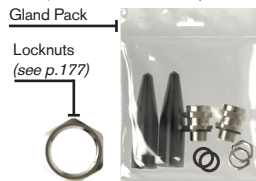

Kits and Accessories

Kits supplied with;
2 glands, 2 locknuts, 2 PVC or LS shrouds (M16-M32)
1 gland, 1 locknut, 1 PVC or LS shroud (M40-M100)