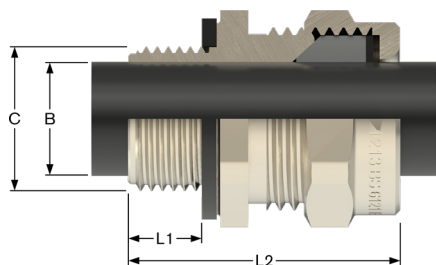

Cable Glands | INDUSTRIAL CCG® CABLE GLANDS

INDOOR/OUTDOOR - UNARMoured

Ident & Wiring Term
Copper Lugs
Heatshrink Repair
Cable Joining
Junction Boxes
Flexible Conduit

CCG A2 Cable Gland

The A2 Compression Gland is designed for use with unarmoured, elastomeric and plastic cable for both indoor and outdoor applications. Seals on the cable sheath to IP68 if fitted with a sealing washer.

- For indoor and outdoor use.
- Seals the cable sheath to IP66 / IP68.
- Specially formulated elastomeric seal.
- Supplied complete with IP sealing washer.

Design Standards: BS 6121 Part 1 IEC/BS EN 62444 SANS 1213
EN50262 SANS 62444

Protection: IP66 / IP68 (100m - Parallel) IEC 60529
Marine: ABS IEC 60529, IEC 62444
DNV IEC 60529, BS 6121, IEC 62444

London Underground Approval: BS EN 62444

Temperature Range: -65°C to 120°C
Material (Gland): Brass (Nickel Plated) BS 2874 / EN 12164
Material (Seal): Thermoset Elastomer

Cable Glands
Gland Accs.
Cable Cleats
Earthing Lightning
MCC Cable