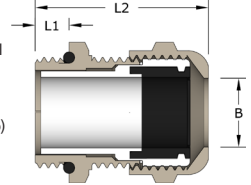

### Brass GripLoc® Glands PG

- PG range of brass cable glands.
- Long Thread range of brass cable glands.
- GripLoc Seal® - Superior Ingress Protection, mechanical grip and cable retention.

**Standards:** EN 50262

**Protection:** IP69K / IP68 10 bar (150 PSI)

**Temperature Range:** -40°C to 100°C (static) 120° (temp)

**Material (Gland):** Nickel-Plated Brass

**Material (Seal):** NBR Seal and EPDM O-Ring

• GripLoc Seal®

Code	Cable Range (B)		Size	Entry Thread		Gland A/F
	Min	Max		Length (L1)	Length (L2)	
GripLoc-BR-LT-PG7	2.0	5.0	PG7 x 1.27	10.0	29.0	14.0
GripLoc-BR-LT-PG9	4.0	8.0	PG9 x 1.41	10.0	31.0	17.0
GripLoc-BR-LT-PG11	5.0	10.0	PG11 x 1.41	10.0	32.0	20.0
GripLoc-BR-LT-PG13.5	6.0	12.0	PG13.5 x 1.41	10.0	33.0	22.0
GripLoc-BR-LT-PG16	10.0	14.0	PG16 x 1.41	10.0	34.0	24.0
GripLoc-BR-LT-PG21	13.0	18.0	PG21 x 1.59	12.0	37.0	30.0
GripLoc-BR-LT-PG29	18.0	25.0	PG29 x 1.59	12.0	43.0	40.0
GripLoc-BR-LT-PG36	22.0	32.0	PG36 x 1.59	15.0	52.0	50.0
GripLoc-BR-LT-PG42	32.0	38.0	PG42 x 1.59	15.0	52.0	57.0
GripLoc-BR-LT-PG48	37.0	44.0	PG48 x 1.59	15.0	53.0	64.0