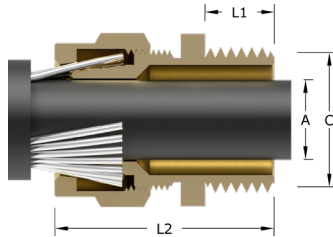

BW ArmaKit

Industrial Grade Low Smoke

Steel Wire Armour Cable Glands

Low Smoke and Acid Fume Emission

The ArmaKit® BW Gland is a two-part brass cable gland designed for use with all Steel Wire Armoured PVC and LS cables. BW glands do not have an inner seal and as such provide minimal ingress protection against dust and liquid, they are only recommended for use in indoor, liquid and dust-free environments.

Cable retention and earth continuity is achieved via mechanical clamping of the cable armour against the low-resistance knurled internal cone.

ArmaKit® BW Gland Kits

- For indoor use.
 - Two-part handling.
 - Precision manufactured from high quality extrusion brass.
 - Supplied in kits containing:
 - M20s-M32 2 glands, 2 locknuts, 2 earth tags, 2 LS shrouds
 - M40-M75 1 gland, 1 locknut, 1 earth tag, 1 LS shroud
- Standards:** EN 60529
BS 6121-1:2005

Protection: IP2X

Temperature Range: -70°C to 120°C

Material (Gland): Brass BS 2874 CZ121 Pb3

Material (Shroud): LS Polyvinyl-chloride

Code	Bedding OD		Cable OD	Armour Dia	Entry Thread		Gland		Box QTY	Carton QTY
	Max (A)	Max			Size (C)	Length (L1)	Length (L2)	A/F		
PGPBW20sLS	11.4	15.5	0.9	M20 x 1.5	10.0	26.0	20.5	22.7	20	120
PGPBW20LS	14.6	18.3	0.9	M20 x 1.5	10.0	26.0	23.5	26.0	10	80
PGPBW25LS	20.0	25.4	1.3	M25 x 1.5	10.0	28.0	32.0	35.5	10	60
PGPBW32LS	25.4	31.1	1.6	M32 x 1.5	10.0	30.0	38.0	42.2	5	40
PGPBW40LS	31.1	38.5	1.6	M40 x 1.5	15.0	37.0	46.0	51.0	5	40
PGPBW50sLS	37.0	45.0	2.0	M50 x 1.5	15.0	40.0	55.0	61.0	5	30
PGPBW50LS	42.4	52.0	2.0	M50 x 1.5	15.0	40.0	60.0	66.6	5	30
PGPBW63sLS	48.5	59.0	2.5	M63 x 1.5	15.0	43.0	68.0	75.5	2	24
PGPBW63LS	55.2	64.7	2.5	M63 x 1.5	15.0	43.0	74.0	82.2	2	24
PGPBW75sLS	60.0	70.0	2.5	M75 x 1.5	20.0	56.0	85.0	94.4	1	8
PGPBW75LS	67.7	78.0	2.5	M75 x 1.5	20.0	56.0	90.0	100.0	1	8