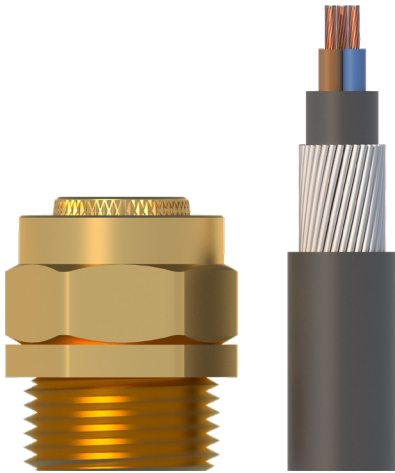

BW ArmaKit

Industrial Grade Low Smoke

Steel Wire Armour Cable Glands

Low Smoke and Acid Fume Emission

The ArmaKit® BW Gland is a two-part brass cable gland designed for use with all Steel Wire Armoured PVC and LS cables. BW glands do not have an inner seal and as such provide minimal ingress protection against dust and liquid, they are only recommended for use in indoor, liquid and dust-free environments.

Cable retention and earth continuity is achieved via mechanical clamping of the cable armour against the low-resistance knurled internal cone.

ArmaKit® BW Gland Kits

- For indoor use.
 - Two-part handling.
 - Precision manufactured from high quality extrusion brass.
 - Supplied in kits containing:
 - M20s-M32 2 glands, 2 locknuts, 2 earth tags, 2 LS shrouds
 - M40-M75 1 gland, 1 locknut, 1 earth tag, 1 LS shroud
- Standards:** EN 60529
BS 6121-1:2005

Protection: IP2X

Temperature Range: -70°C to 120°C

Material (Gland): Brass BS 2874 CZ121 Pb3

Material (Shroud): LS Polyvinyl-chloride

Code	Bedding OD		Cable OD	Armour Dia	Entry Thread		Gland		Box QTY	Carton QTY
	Max (A)	Max			Size (C)	Length (L1)	Length (L2)	A/F		
PGPBW20sLS	11.4	15.5	0.9	M20 x 1.5	10.0	26.0	20.5	22.7	20	120
PGPBW20LS	14.6	18.3	0.9	M20 x 1.5	10.0	26.0	23.5	26.0	10	80
PGPBW25LS	20.0	25.4	1.3	M25 x 1.5	10.0	28.0	32.0	35.5	10	60
PGPBW32LS	25.4	31.1	1.6	M32 x 1.5	10.0	30.0	38.0	42.2	5	40
PGPBW40LS	31.1	38.5	1.6	M40 x 1.5	15.0	37.0	46.0	51.0	5	40
PGPBW50sLS	37.0	45.0	2.0	M50 x 1.5	15.0	40.0	55.0	61.0	5	30
PGPBW50LS	42.4	52.0	2.0	M50 x 1.5	15.0	40.0	60.0	66.6	5	30
PGPBW63sLS	48.5	59.0	2.5	M63 x 1.5	15.0	43.0	68.0	75.5	2	24
PGPBW63LS	55.2	64.7	2.5	M63 x 1.5	15.0	43.0	74.0	82.2	2	24
PGPBW75sLS	60.0	70.0	2.5	M75 x 1.5	20.0	56.0	85.0	94.4	1	8
PGPBW75LS	67.7	78.0	2.5	M75 x 1.5	20.0	56.0	90.0	100.0	1	8